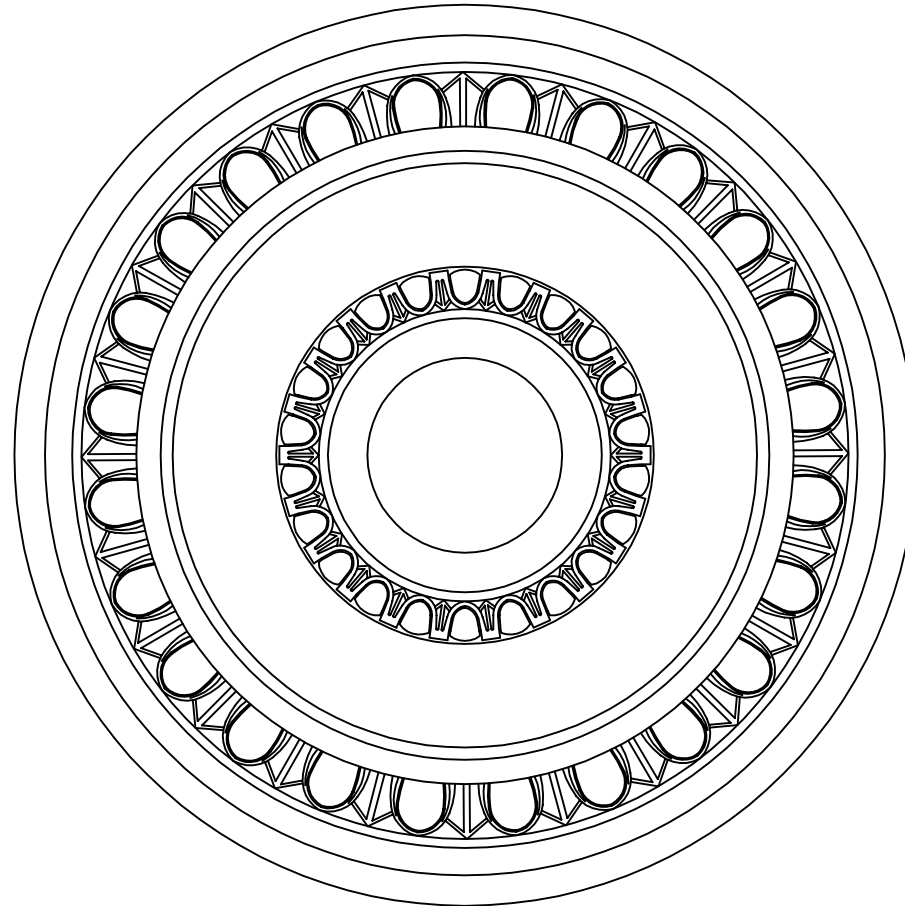

CUSTOMER SIGNATURE:

DATE:

WORTHINGTON
YOUR ONLY SOURCE FOR FINE ARCHITECTURAL DETAILS

10175 FORTUNE PARKWAY, SUITE 502
JACKSONVILLE, FL 32256
PHONE: 1 - 800 - 872 - 1608 OR 904 - 281 - 1485
FAX: 904 - 281 - 1488 WorthingtonMillwork.com

DWG TITLE: EGG AND DART MEDALLION

PRODUCT NO: 79485

DATE: 28-08-07

DRAWN BY: RZ

DIM. TOLERANCE: N.A.

ALL RIGHTS RESERVED. THIS DRAWING IS THE PROPERTY OF WORTHINGTON GROUP, LTD. AND MAY BE USED ONLY IN CONJUNCTION WITH CONSTRUCTION PROJECTS UTILIZING WORTHINGTON GROUP, LTD. PRODUCTS. THIS DETAIL MAY NOT APPLY TO ALL CONDITIONS OR CONSTRUCTION SITUATIONS. FOR NON-TYPICAL CONDITIONS, CONSULT WORTHINGTON GROUP LTD