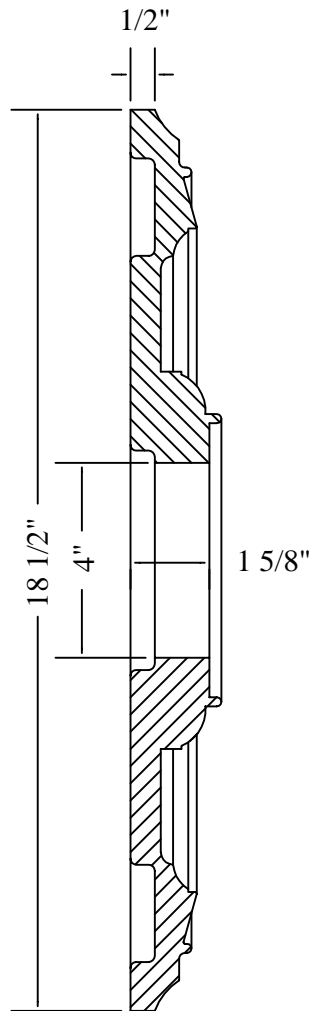

CUSTOMER SIGNATURE:

DATE:

**WORTHINGTON**  
YOUR ONLY SOURCE FOR FINE ARCHITECTURAL DETAILS

10175 FORTUNE PARKWAY, SUITE 502  
JACKSONVILLE, FL 32256  
PHONE: 1 - 800 - 872 - 1608 OR 904 - 281 - 1485  
FAX: 904 - 281 - 1488 [WorthingtonMillwork.com](http://WorthingtonMillwork.com)

DWG TITLE: EGG AND DART MEDALLION

PRODUCT NO: 79485

DATE: 28-08-07

DRAWN BY: RZ

DIM. TOLERANCE: N.A.

ALL RIGHTS RESERVED. THIS DRAWING IS THE PROPERTY OF WORTHINGTON GROUP, LTD. AND MAY BE USED ONLY IN CONJUNCTION WITH CONSTRUCTION PROJECTS UTILIZING WORTHINGTON GROUP, LTD. PRODUCTS. THIS DETAIL MAY NOT APPLY TO ALL CONDITIONS OR CONSTRUCTION SITUATIONS. FOR NON-TYPICAL CONDITIONS, CONSULT WORTHINGTON GROUP LTD