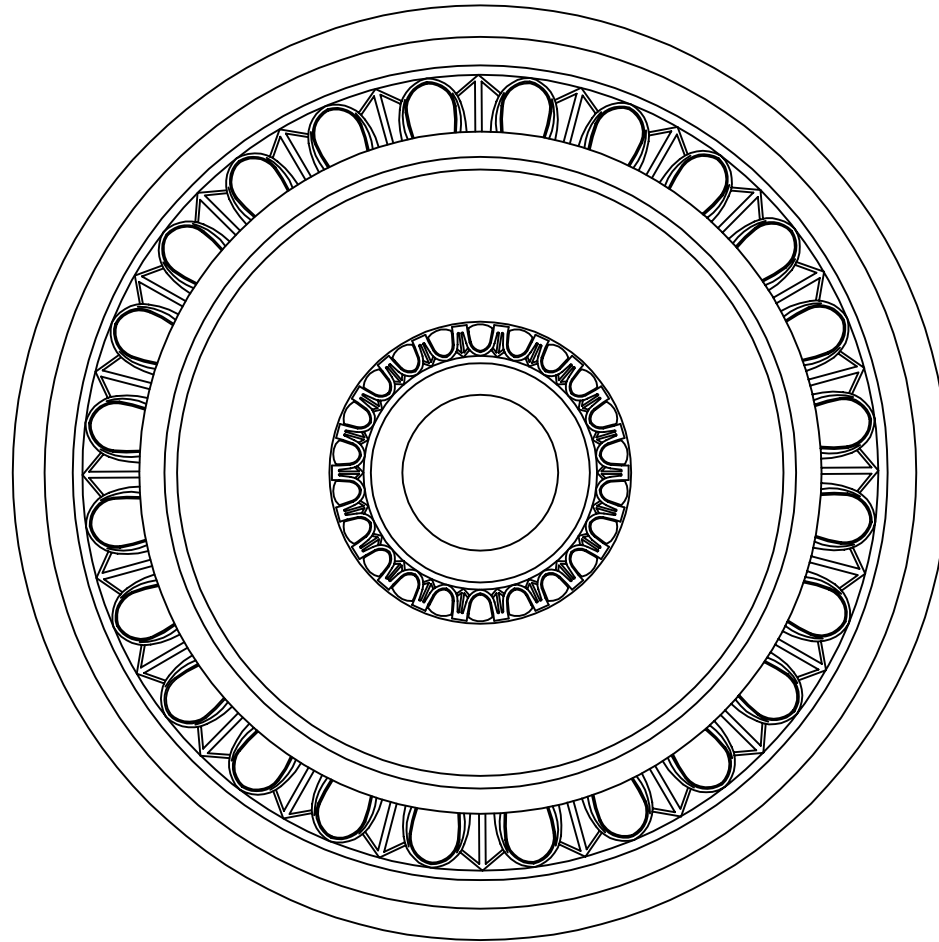

CUSTOMER SIGNATURE:

DATE:

WORTHINGTON
YOUR ONLY SOURCE FOR FINE ARCHITECTURAL DETAILS

10175 FORTUNE PARKWAY, SUITE 502
JACKSONVILLE, FL 32256
PHONE: 1 - 800 - 872 - 1608 OR 904 - 281 - 1485
FAX: 904 - 281 - 1488 WorthingtonMillwork.com

DWG TITLE: EGG AND DART MEDALLION

PRODUCT NO: 79486

DATE: 28-08-07

DRAWN BY: RZ

DIM. TOLERANCE: N.A.

ALL RIGHTS RESERVED. THIS DRAWING IS THE PROPERTY OF WORTHINGTON GROUP, LTD. AND MAY BE USED ONLY IN CONJUNCTION WITH CONSTRUCTION PROJECTS UTILIZING WORTHINGTON GROUP, LTD. PRODUCTS. THIS DETAIL MAY NOT APPLY TO ALL CONDITIONS OR CONSTRUCTION SITUATIONS. FOR NON-TYPICAL CONDITIONS, CONSULT WORTHINGTON GROUP LTD