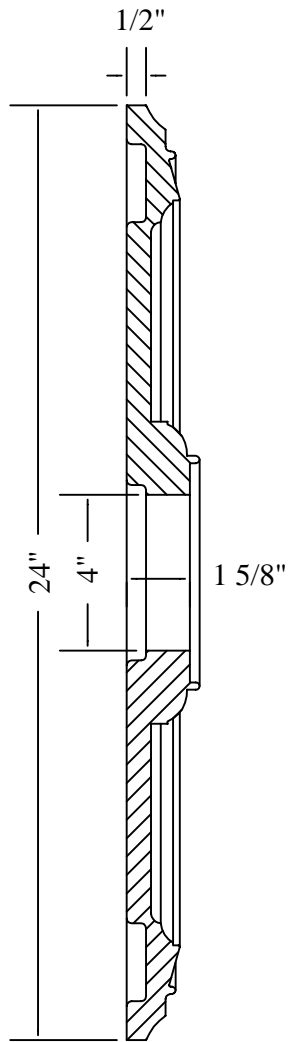

CUSTOMER SIGNATURE:

DATE:

**WORTHINGTON**  
YOUR ONLY SOURCE FOR FINE ARCHITECTURAL DETAILS

10175 FORTUNE PARKWAY, SUITE 502  
JACKSONVILLE, FL 32256  
PHONE: 1 - 800 - 872 - 1608 OR 904 - 281 - 1485  
FAX: 904 - 281 - 1488 [WorthingtonMillwork.com](http://WorthingtonMillwork.com)

DWG TITLE: EGG AND DART MEDALLION

PRODUCT NO: 79486

DATE: 28-08-07

DRAWN BY: RZ

DIM. TOLERANCE: N.A.

ALL RIGHTS RESERVED. THIS DRAWING IS THE PROPERTY OF WORTHINGTON GROUP, LTD. AND MAY BE USED ONLY IN CONJUNCTION WITH CONSTRUCTION PROJECTS UTILIZING WORTHINGTON GROUP, LTD. PRODUCTS. THIS DETAIL MAY NOT APPLY TO ALL CONDITIONS OR CONSTRUCTION SITUATIONS. FOR NON-TYPICAL CONDITIONS, CONSULT WORTHINGTON GROUP LTD