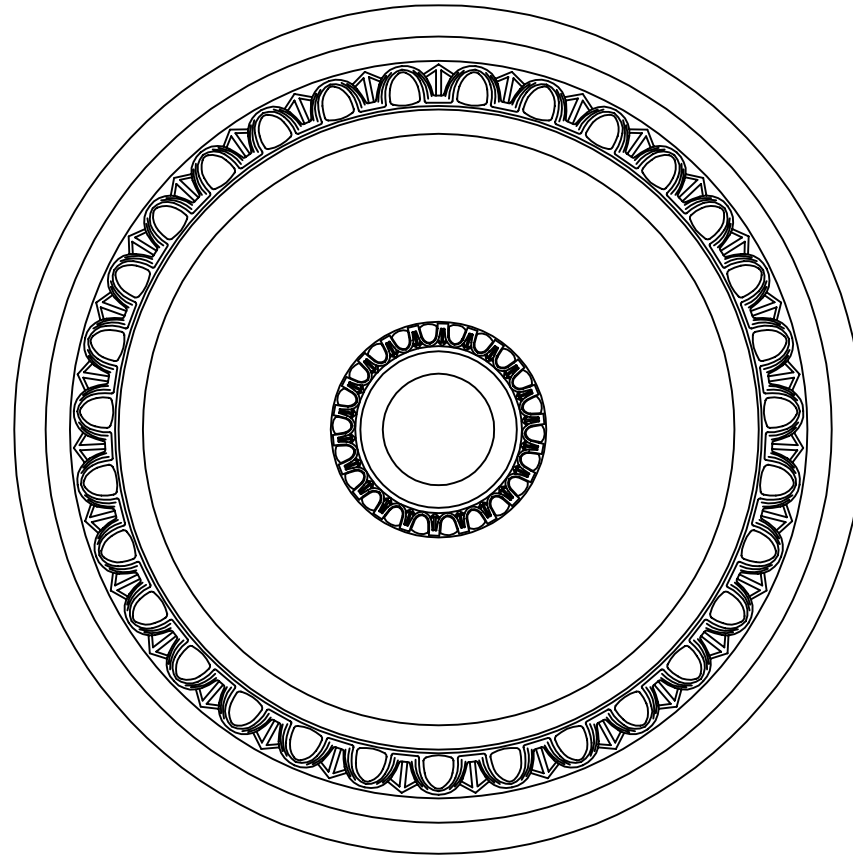

CUSTOMER SIGNATURE:

DATE:

WORTHINGTON
YOUR ONLY SOURCE FOR FINE ARCHITECTURAL DETAILS

10175 FORTUNE PARKWAY, SUITE 502
JACKSONVILLE, FL 32256
PHONE: 1 - 800 - 872 - 1608 OR 904 - 281 - 1485
FAX: 904 - 281 - 1488 WorthingtonMillwork.com

DWG TITLE: EGG AND DART MEDALLION

PRODUCT NO: 79487

DATE: 28-08-07

DRAWN BY: RZ

DIM. TOLERANCE: N.A.

ALL RIGHTS RESERVED. THIS DRAWING IS THE PROPERTY OF WORTHINGTON GROUP, LTD. AND MAY BE USED ONLY IN CONJUNCTION WITH CONSTRUCTION PROJECTS UTILIZING WORTHINGTON GROUP, LTD. PRODUCTS. THIS DETAIL MAY NOT APPLY TO ALL CONDITIONS OR CONSTRUCTION SITUATIONS. FOR NON-TYPICAL CONDITIONS, CONSULT WORTHINGTON GROUP LTD