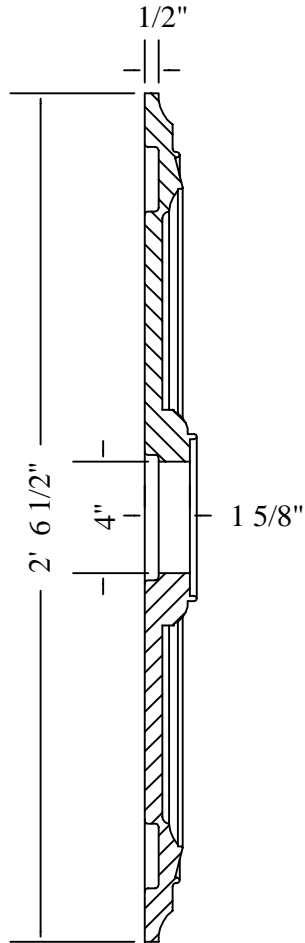

CUSTOMER SIGNATURE:

DATE:

WORTHINGTON
YOUR ONLY SOURCE FOR FINE ARCHITECTURAL DETAILS

10175 FORTUNE PARKWAY, SUITE 502
JACKSONVILLE, FL 32256
PHONE: 1 - 800 - 872 - 1608 OR 904 - 281 - 1485
FAX: 904 - 281 - 1488 WorthingtonMillwork.com

DWG TITLE: EGG AND DART MEDALLION

PRODUCT NO: 79487

DATE: 28-08-07

DRAWN BY: RZ

DIM. TOLERANCE: N.A.

ALL RIGHTS RESERVED. THIS DRAWING IS THE PROPERTY OF WORTHINGTON GROUP, LTD. AND MAY BE USED ONLY IN CONJUNCTION WITH CONSTRUCTION PROJECTS UTILIZING WORTHINGTON GROUP, LTD. PRODUCTS. THIS DETAIL MAY NOT APPLY TO ALL CONDITIONS OR CONSTRUCTION SITUATIONS. FOR NON-TYPICAL CONDITIONS, CONSULT WORTHINGTON GROUP LTD