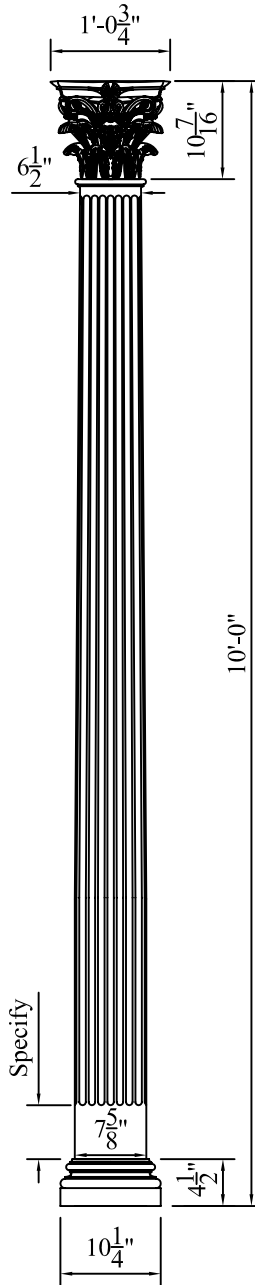

CUSTOMER SIGNATURE:

DATE:

WORTHINGTON
YOUR ONLY SOURCE FOR FINE ARCHITECTURAL DETAILS

10175 FORTUNE PARKWAY, SUITE 502
JACKSONVILLE, FL 32256
PHONE: 1 - 800 - 872 - 1608 OR 904 - 281 - 1485
FAX: 904 - 281 - 1488 WorthingtonMillwork.com

DWG TITLE: 8" x 10'-0" ROUND TAPERED WORTHINGTONCAST FLUTED
COLUMN WITH ROMAN CORINTHIAN CAPITAL AND ATTIC BASE

PRODUCT NO: 10810FLRCATT

DATE: 28-08-07

DRAWN BY: RZ

DIM. TOLERANCE: N.A.

SCALE: 1"=1"

ALL RIGHTS RESERVED. THIS DRAWING IS THE PROPERTY OF WORTHINGTON GROUP, LTD. AND MAY BE USED ONLY IN CONJUNCTION WITH CONSTRUCTION PROJECTS UTILIZING WORTHINGTON GROUP, LTD. PRODUCTS. THIS DETAIL MAY NOT APPLY TO ALL CONDITIONS OR CONSTRUCTION SITUATIONS. FOR NON-TYPICAL CONDITIONS, CONSULT WORTHINGTON GROUP LTD