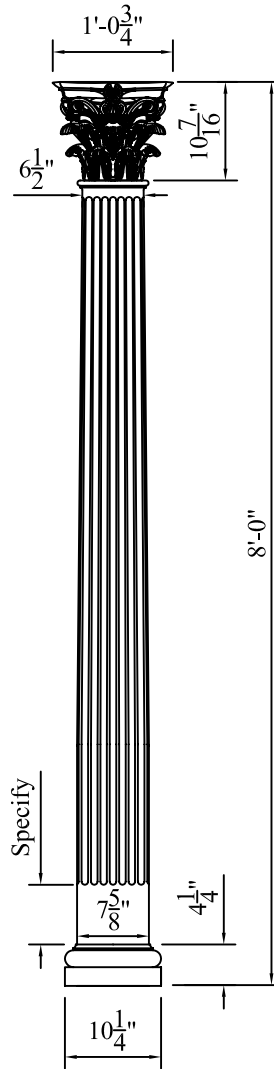

CUSTOMER SIGNATURE:

DATE:

**WORTHINGTON**  
YOUR ONLY SOURCE FOR FINE ARCHITECTURAL DETAILS

10175 FORTUNE PARKWAY, SUITE 502  
JACKSONVILLE, FL 32256  
PHONE: 1 - 800 - 872 - 1608 OR 904 - 281 - 1485  
FAX: 904 - 281 - 1488 [WorthingtonMillwork.com](http://WorthingtonMillwork.com)

DWG TITLE: 8" x 8'-0" ROUND TAPERED WORTHINGTONCAST FLUTED COLUMN WITH ROMAN CORINTHIAN CAPITAL AND TUSCAN BASE

PRODUCT NO: 10808FLRCTUS

DATE: 28-08-07

DRAWN BY: RZ

DIM. TOLERANCE: N.A.

SCALE: 1"=1"

ALL RIGHTS RESERVED. THIS DRAWING IS THE PROPERTY OF WORTHINGTON GROUP, LTD. AND MAY BE USED ONLY IN CONJUNCTION WITH CONSTRUCTION PROJECTS UTILIZING WORTHINGTON GROUP, LTD. PRODUCTS. THIS DETAIL MAY NOT APPLY TO ALL CONDITIONS OR CONSTRUCTION SITUATIONS. FOR NON-TYPICAL CONDITIONS, CONSULT WORTHINGTON GROUP LTD